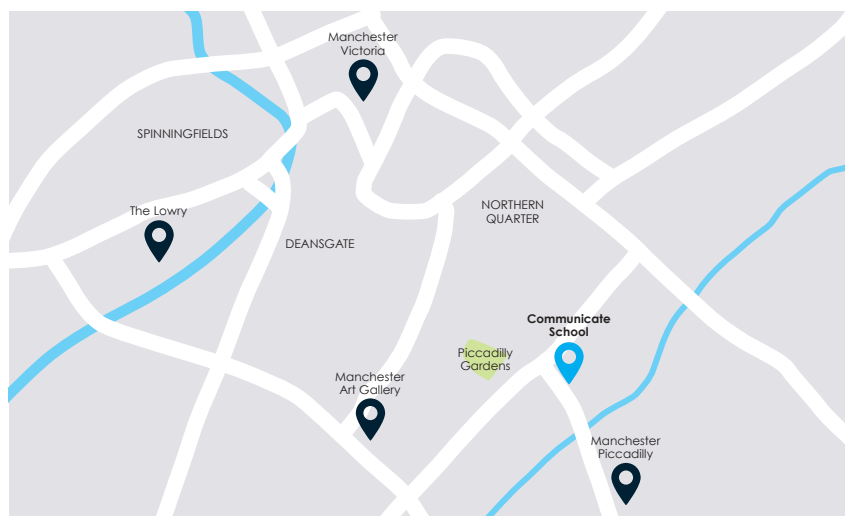

*All courses take place all year round and start every Monday.

AREA MAP

RATINGS

Facebook 4.9 Stars

Google 4.7 Stars