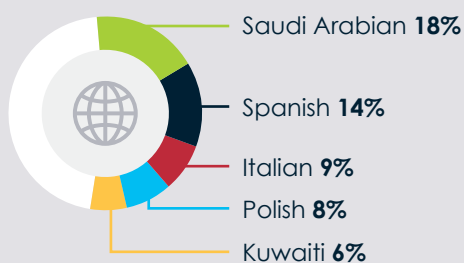

COURSES OFFERED

GENERAL ENGLISH	EXAM PREPARATION	BESPOKE GROUP
General English 15, 20 & 25 hours per week	IELTS Academic	School Groups
English for Conversation	Cambridge First	Professional Groups
BUSINESS ENGLISH	ENGLISH FOR FAMILIES	ENGLISH FOR TEACHERS
Business English	General English for Families	Creative Methodology
Executive	Junior Courses	CLIL
VIP English		Using technology in the classroom
		British culture

MAIN NATIONALITIES (from previous 18 months)

AVERAGE MONTHLY COSTS

Food	£250
Transport	£65
Optional social activities	£25-45

TRAVEL TIMES*

Manchester Airport	by train	15 mins
Homestay	by public transport	20-45 mins
Residence options	walking	10 mins
Liverpool	by train	45 mins
London	by train	2 hours 15 mins
Edinburgh	by train	3 hours 15 mins
Beach and Seaside	by train	1 hour

*All times are approximate.

SAMPLE TIMETABLE

15 hours per week

Monday 9:00-11:30

Tuesday 9:00-11:30 and 12:00-14:30

Wednesday 9:00-11:30

Thursday 9:00-11:30

Friday 9:00-11:30

20 hours per week

Monday 9:00-11:30 and 12:00-14:30

Tuesday 9:00-11:30

Wednesday 9:00-11:30 and 12:00-14:30

Thursday 9:00-11:30

Friday 9:00-11:30 and 12:00-14:30

25 hours per week

Monday 9:00-11:30 and 12:00-14:30

Tuesday 9:00-11:30 and 12:00-14:30

Wednesday 9:00-11:30 and 12:00-14:30

Thursday 9:00-11:30 and 12:00-14:30

Friday 9:00-11:30 and 12:00-14:30

There are add-ons included in every course including:

- Weekly social activities
- Conversation club

*All courses take place all year round and start every Monday.